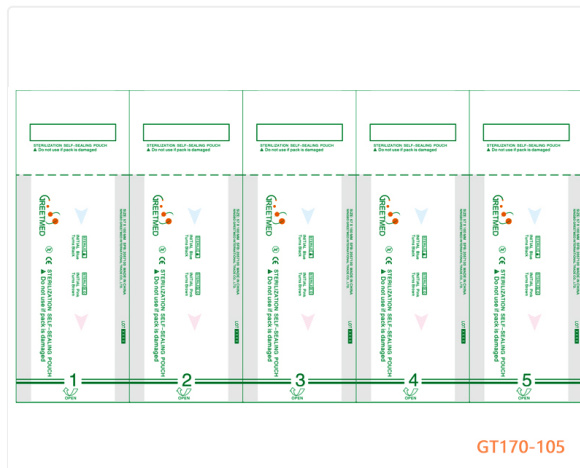

GT170-104

GT170-105

Самоуплотняющиеся соединительные пакеты